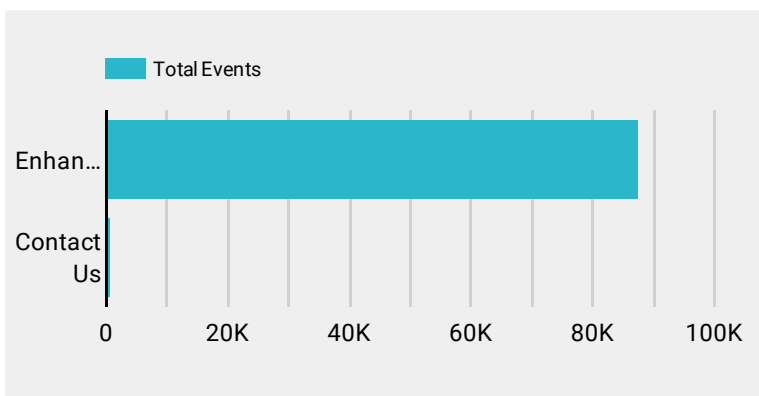

1 - 100 / 951 < >

Events

Totaal events

88.167

↑ 7.3%

Events per sessie

5,81

↑ 4.6%

Sessies met event

15.185

↑ 2.5%

Events - categorie

Events - label

6 apr. 2021 - 5 mei 2021

Kanaal

E-commerce