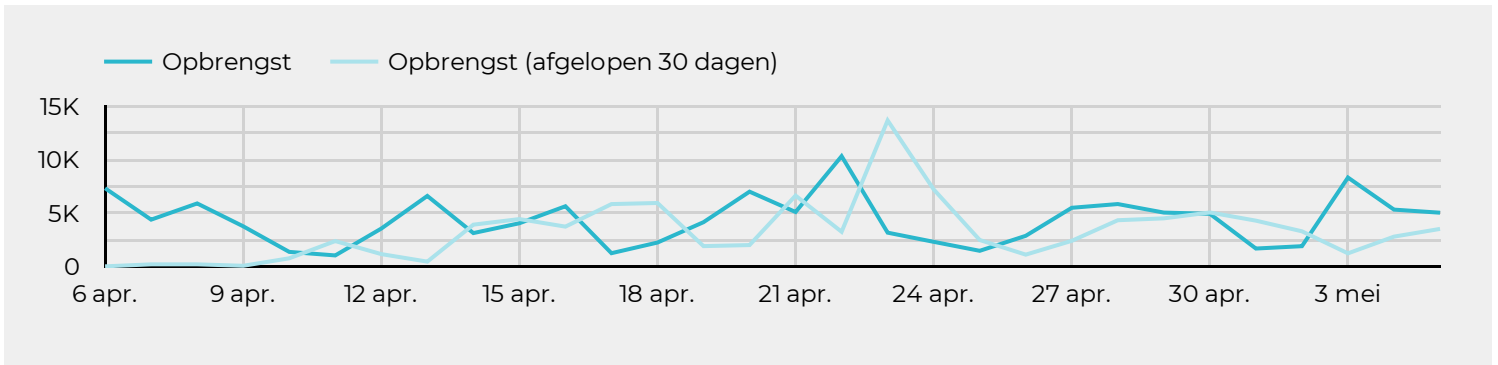

1 - 100 / 951 < >

Events

Totaal events

88.167

↑ 7.3%

Events per sessie

5,81

↑ 4.6%

Sessies met event

15.185

↑ 2.5%

Events - categorie

Events - label

6 apr. 2021 - 5 mei 2021

Kanaal

E-commerce