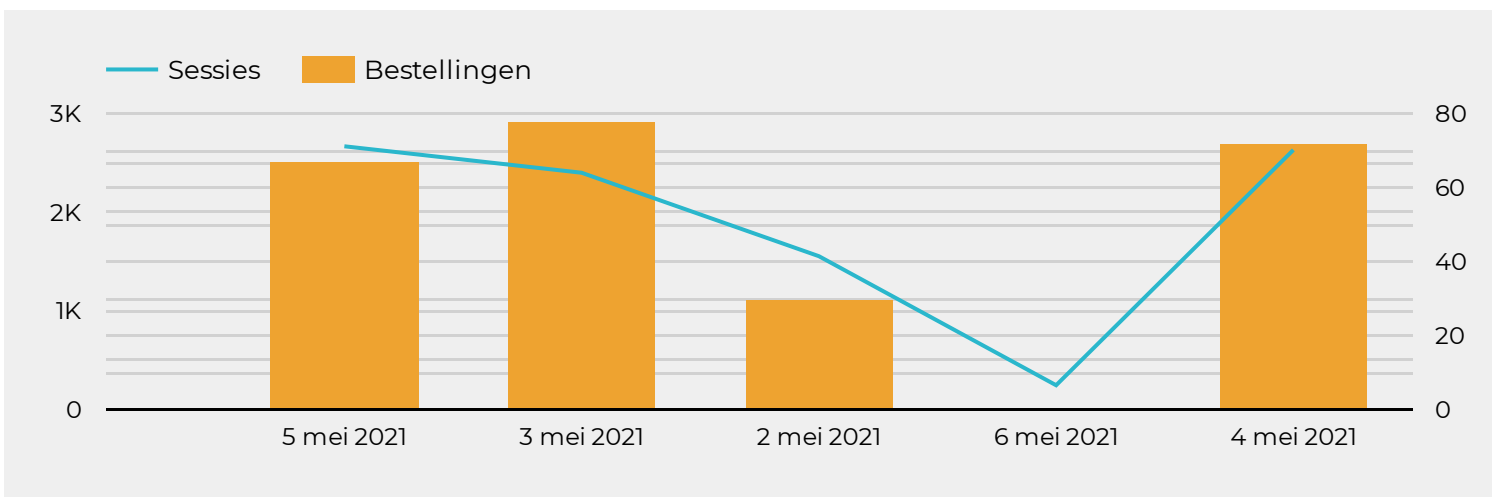

Sessies vs. bestellingen