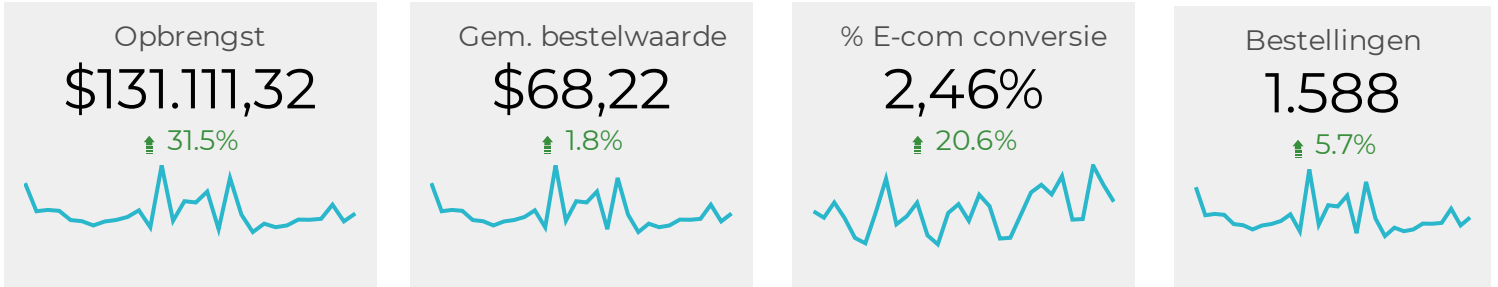

1 - 100 / 951 < >

Events

Totaal events

88.167

↑ 7.3%

Events per sessie

5,81

↑ 4.6%

Sessies met event

15.185

↑ 2.5%

Events - categorie

Events - label

6 apr. 2021 - 5 mei 2021

Kanaal

E-commerce